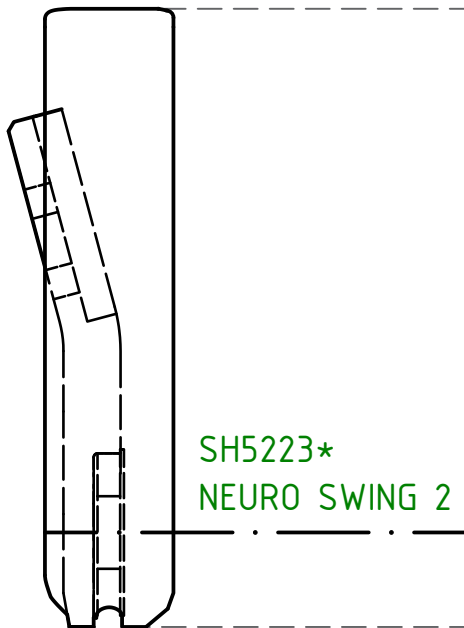

NEURO SWING 2, 16 mm

— · — Gelenkachse/Joint axis

- - - - - Schnittlinie/Cutting line

150 mm

SH5203\*  
NEURO SWING 2

SH5243\*  
NEURO SWING 2

SH5223\*  
NEURO SWING 2