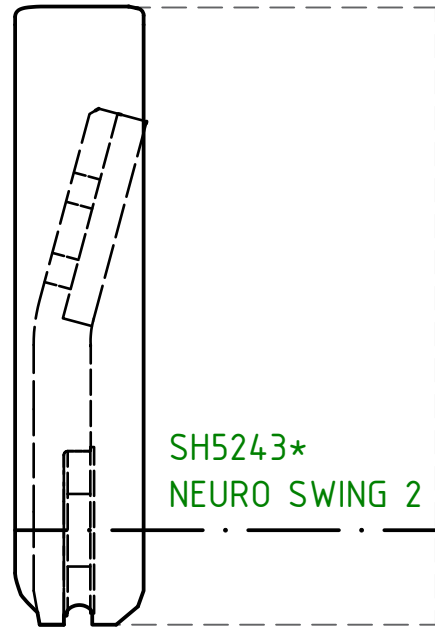

NEURO SWING 2, 16 mm

— · — Gelenkachse/Joint axis

- - - - - Schnittlinie/Cutting line

150 mm

SH5203\*  
NEURO SWING 2

SH5243\*  
NEURO SWING 2

SH5223\*  
NEURO SWING 2