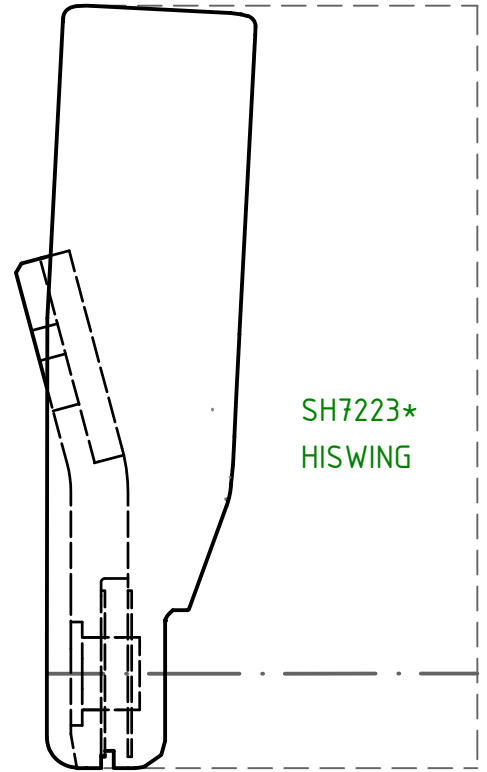

NEURO HISWING, 16 mm

— · — Gelenkachse/Joint axis

- - - - - Schnittlinie/Cutting line

150 mm

SH7203*
HISWING

SH7223*
HISWING

SH7243*
HISWING